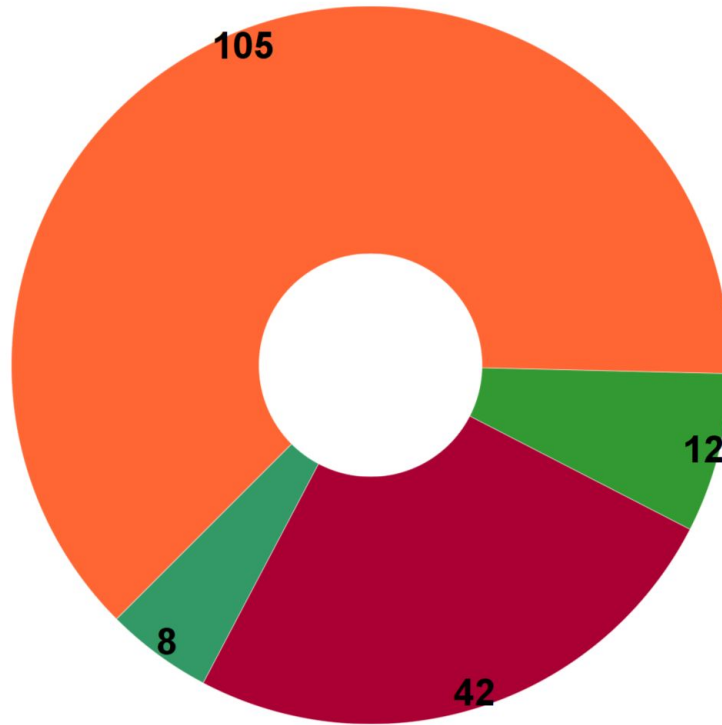

167 General Public Attendees

Self-described categories.

- Home Gardeners
- Garden Educators
- Property Owners
- Conservationists

Location information for attendees on next page.