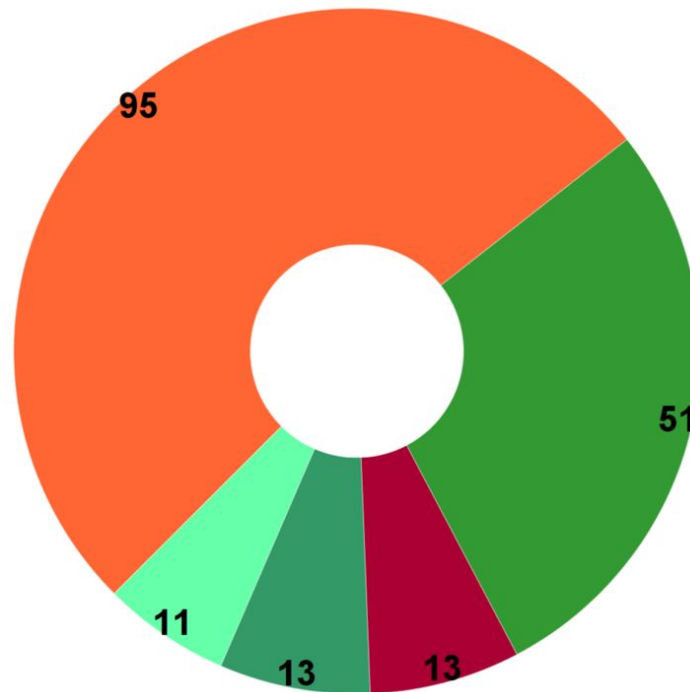

Attendees only Exhibitors Instructors Other Volunteers

“Exhibitors” includes sponsors and all booth staff.

372 ATTENDEES from industry & general public - 50% first-timers

Industry Professionals Public Unknown

Attendee figures do not include exhibitors, sponsors, instructors or other volunteers.

183 Industry Professional ATTENDEES

■ Landscape ■ Horticulture ■ Environmental ■ Community ■ Other

Does NOT include sponsors, exhibitors, instructors or volunteers.