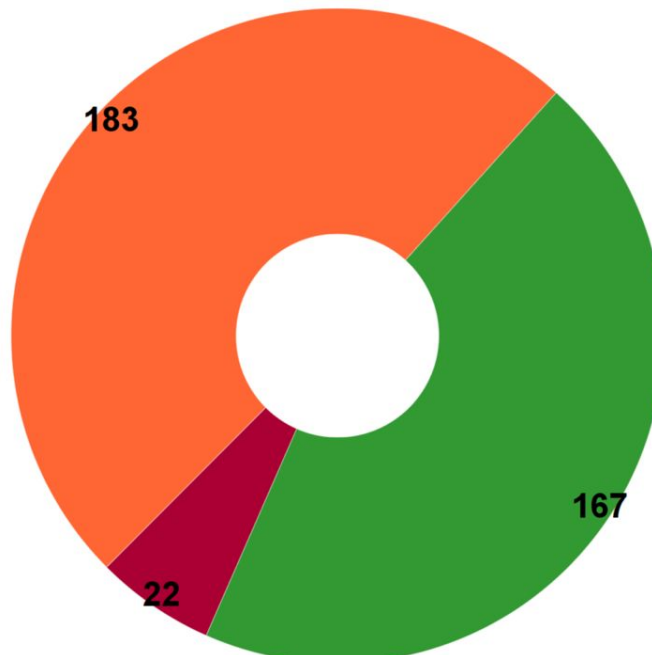

Attendees only Exhibitors Instructors Other Volunteers

“Exhibitors” includes sponsors and all booth staff.

372 ATTENDEES from industry & general public - 50% first-timers

Industry Professionals Public Unknown

Attendee figures do not include exhibitors, sponsors, instructors or other volunteers.

183 Industry Professional ATTENDEES

■ Landscape ■ Horticulture ■ Environmental ■ Community ■ Other

Does NOT include sponsors, exhibitors, instructors or volunteers.