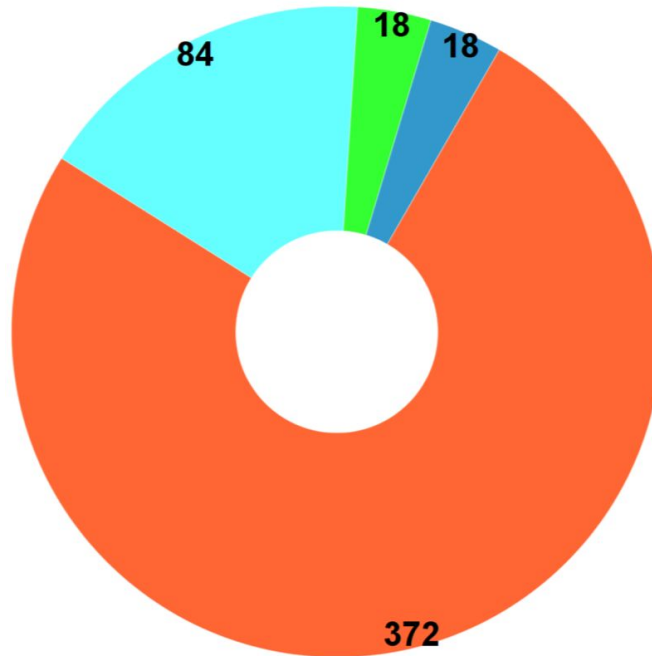

Now in the Fall!

THE NATIVE PLANT SHOW

October 18-19, 2018 | Bradenton, FL

2018 THEME: MAKE NATIVE PLANTS YOUR NEW NORM

Landscape Architect talking with Marc Holdren, Green Seasons Nursery.

492 People Participating in the Show

Attendees only Exhibitors Instructors Other Volunteers

“Exhibitors” includes sponsors and all booth staff.

372 ATTENDEES from industry & general public - 50% first-timers

Industry Professionals Public Unknown

Attendee figures do not include exhibitors, sponsors, instructors or other volunteers.

183 Industry Professional ATTENDEES

■ Landscape ■ Horticulture ■ Environmental ■ Community ■ Other

Does NOT include sponsors, exhibitors, instructors or volunteers.